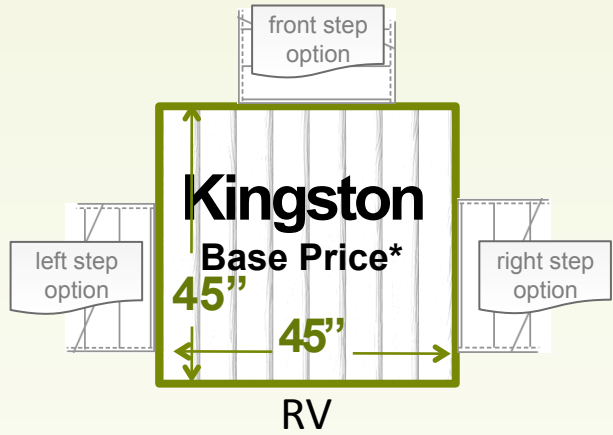

STANDARD SINGLE DECK SIZES

Call **972-722-2098**

***Base Price:**
 24 Series: **\$1899**
 32 Series: **\$1949**
 40 Series: **\$1999**

Our base model deck size is the Kingston 45 "x 45". Standard larger sizes are available in the dimensions shown for the associated upgrade price. Step orientation does not affect the price. We can also design and build custom sizes – Call for details.

STANDARD DOUBLE DECK SIZES

Call **972-722-2098**

***Base Price:**

24 Series:	\$3299
32 Series:	\$3399
40 Series:	\$3499

Our base model deck size is the Kingston 45 "x 45". Standard larger sizes are available in the dimensions shown for the associated upgrade price. Step orientation does not affect the price. We can also design and build custom sizes – Call for details.

STANDARD DECK PRICE CHART

Deck Style	Deck Size (L x W)	24 Series 3 Steps	32 Series 4 Steps	40 Series 5 Steps
Kingston	45" x 45"	\$1899	\$1949	\$1999
Acadia	57" x 45"	\$2099	\$2149	\$2199
Sequoia	57" x 57"	\$2299	\$2349	\$2399
Denali	45" x 89"	\$3299	\$3399	\$3499
Shenandoah	57" x 89"	\$3699	\$3799	\$3899
Grand Escalante	57" x 113"	\$4099	\$4199	\$4299
Additional Steps	N/A	\$350	\$400	\$450

Our base model deck size is the Kingston 45 "x 45". Step orientation does not affect the price. You can optionally add an additional set of steps to any deck. We can also design and build custom sizes and configurations – Call for details.