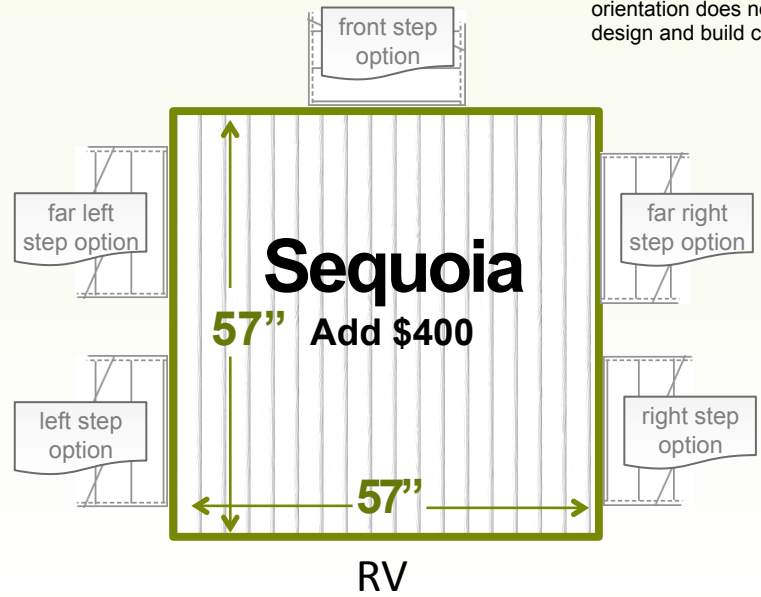

STANDARD SINGLE DECK SIZES

Call **972-722-2098**

***Base Price:**
 24 Series: **\$1899**
 32 Series: **\$1949**
 40 Series: **\$1999**

Our base model deck size is the Kingston 45 "x 45". Standard larger sizes are available in the dimensions shown for the associated upgrade price. Step orientation does not affect the price. We can also design and build custom sizes – Call for details.

STANDARD DOUBLE DECK SIZES

Call **972-722-2098**

***Base Price:**

24 Series:	\$3299
32 Series:	\$3399
40 Series:	\$3499

Our base model deck size is the Kingston 45 "x 45". Standard larger sizes are available in the dimensions shown for the associated upgrade price. Step orientation does not affect the price. We can also design and build custom sizes – Call for details.

STANDARD DECK PRICE CHART

Deck Style	Deck Size (L x W)	24 Series 3 Steps	32 Series 4 Steps	40 Series 5 Steps
Kingston	45" x 45"	\$1899	\$1949	\$1999
Acadia	57" x 45"	\$2099	\$2149	\$2199
Sequoia	57" x 57"	\$2299	\$2349	\$2399
Denali	45" x 89"	\$3299	\$3399	\$3499
Shenandoah	57" x 89"	\$3699	\$3799	\$3899
Grand Escalante	57" x 113"	\$4099	\$4199	\$4299
Additional Steps	N/A	\$350	\$400	\$450

Our base model deck size is the Kingston 45 "x 45". Step orientation does not affect the price. You can optionally add an additional set of steps to any deck. We can also design and build custom sizes and configurations – Call for details.