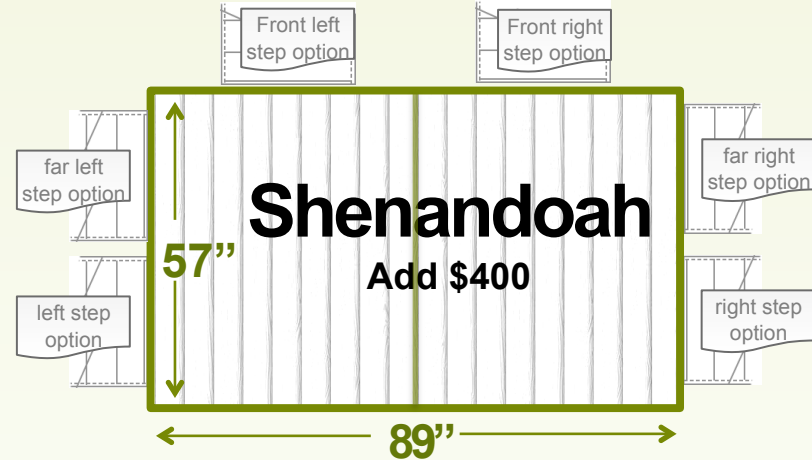

STANDARD SINGLE DECK SIZES

Call **972-722-2098**

***Base Price:**
 24 Series: **\$1899**
 32 Series: **\$1949**
 40 Series: **\$1999**

Our base model deck size is the Kingston 45 "x 45". Standard larger sizes are available in the dimensions shown for the associated upgrade price. Step orientation does not affect the price. We can also design and build custom sizes – Call for details.

STANDARD DOUBLE DECK SIZES

Call **972-722-2098**

***Base Price:**

24 Series:	\$3299
32 Series:	\$3399
40 Series:	\$3499

Our base model deck size is the Kingston 45 "x 45". Standard larger sizes are available in the dimensions shown for the associated upgrade price. Step orientation does not affect the price. We can also design and build custom sizes – Call for details.

STANDARD DECK PRICE CHART

Deck Style	Deck Size (L x W)	24 Series 3 Steps	32 Series 4 Steps	40 Series 5 Steps
Kingston	45" x 45"	\$1899	\$1949	\$1999
Acadia	57" x 45"	\$2099	\$2149	\$2199
Sequoia	57" x 57"	\$2299	\$2349	\$2399
Denali	45" x 89"	\$3299	\$3399	\$3499
Shenandoah	57" x 89"	\$3699	\$3799	\$3899
Grand Escalante	57" x 113"	\$4099	\$4199	\$4299
Additional Steps	N/A	\$350	\$400	\$450

Our base model deck size is the Kingston 45 "x 45". Step orientation does not affect the price. You can optionally add an additional set of steps to any deck. We can also design and build custom sizes and configurations – Call for details.