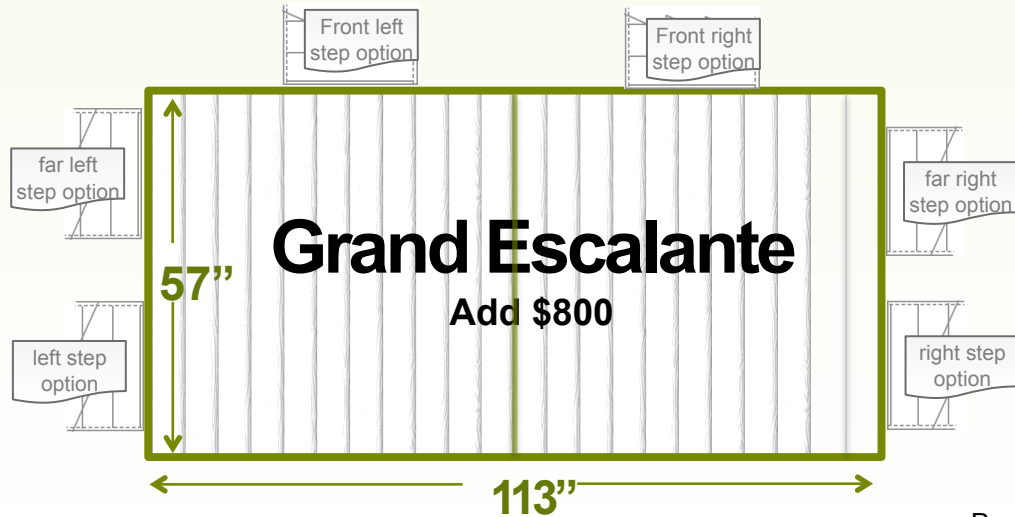

STANDARD SINGLE DECK SIZES

Call **972-722-2098**

***Base Price:**
 24 Series: **\$1899**
 32 Series: **\$1949**
 40 Series: **\$1999**

Our base model deck size is the Kingston 45 "x 45". Standard larger sizes are available in the dimensions shown for the associated upgrade price. Step orientation does not affect the price. We can also design and build custom sizes – Call for details.

STANDARD DOUBLE DECK SIZES

Call **972-722-2098**

***Base Price:**

24 Series:	\$3299
32 Series:	\$3399
40 Series:	\$3499

Our base model deck size is the Kingston 45 "x 45". Standard larger sizes are available in the dimensions shown for the associated upgrade price. Step orientation does not affect the price. We can also design and build custom sizes – Call for details.

STANDARD DECK PRICE CHART

Deck Style	Deck Size (L x W)	24 Series 3 Steps	32 Series 4 Steps	40 Series 5 Steps
Kingston	45" x 45"	\$1899	\$1949	\$1999
Acadia	57" x 45"	\$2099	\$2149	\$2199
Sequoia	57" x 57"	\$2299	\$2349	\$2399
Denali	45" x 89"	\$3299	\$3399	\$3499
Shenandoah	57" x 89"	\$3699	\$3799	\$3899
Grand Escalante	57" x 113"	\$4099	\$4199	\$4299
Additional Steps	N/A	\$350	\$400	\$450

Our base model deck size is the Kingston 45 "x 45". Step orientation does not affect the price. You can optionally add an additional set of steps to any deck. We can also design and build custom sizes and configurations – Call for details.