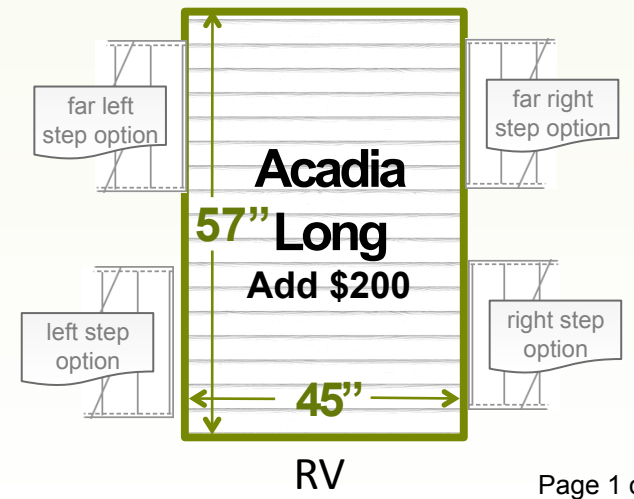

STANDARD SINGLE DECK SIZES

Call **972-722-2098**

***Base Price:**
 24 Series: **\$1899**
 32 Series: **\$1949**
 40 Series: **\$1999**

Our base model deck size is the Kingston 45 "x 45". Standard larger sizes are available in the dimensions shown for the associated upgrade price. Step orientation does not affect the price. We can also design and build custom sizes – Call for details.

STANDARD DOUBLE DECK SIZES

Call **972-722-2098**

***Base Price:**

24 Series:	\$3299
32 Series:	\$3399
40 Series:	\$3499

Our base model deck size is the Kingston 45 "x 45". Standard larger sizes are available in the dimensions shown for the associated upgrade price. Step orientation does not affect the price. We can also design and build custom sizes – Call for details.

STANDARD DECK PRICE CHART

Deck Style	Deck Size (L x W)	24 Series 3 Steps	32 Series 4 Steps	40 Series 5 Steps
Kingston	45" x 45"	\$1899	\$1949	\$1999
Acadia	57" x 45"	\$2099	\$2149	\$2199
Sequoia	57" x 57"	\$2299	\$2349	\$2399
Denali	45" x 89"	\$3299	\$3399	\$3499
Shenandoah	57" x 89"	\$3699	\$3799	\$3899
Grand Escalante	57" x 113"	\$4099	\$4199	\$4299
Additional Steps	N/A	\$350	\$400	\$450

Our base model deck size is the Kingston 45 "x 45". Step orientation does not affect the price. You can optionally add an additional set of steps to any deck. We can also design and build custom sizes and configurations – Call for details.