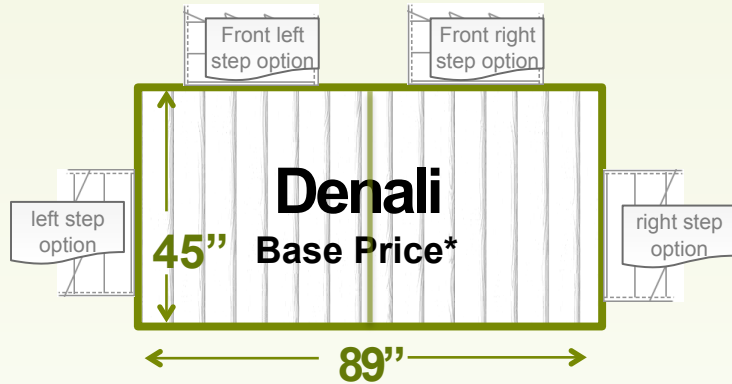

STANDARD SINGLE DECK SIZES

Call **972-722-2098**

***Base Price:**
 24 Series: **\$1899**
 32 Series: **\$1949**
 40 Series: **\$1999**

Our base model deck size is the Kingston 45 "x 45". Standard larger sizes are available in the dimensions shown for the associated upgrade price. Step orientation does not affect the price. We can also design and build custom sizes – Call for details.

STANDARD DOUBLE DECK SIZES

Call **972-722-2098**

***Base Price:**

24 Series:	\$3299
32 Series:	\$3399
40 Series:	\$3499

Our base model deck size is the Kingston 45 "x 45". Standard larger sizes are available in the dimensions shown for the associated upgrade price. Step orientation does not affect the price. We can also design and build custom sizes – Call for details.

STANDARD DECK PRICE CHART

Deck Style	Deck Size (L x W)	24 Series 3 Steps	32 Series 4 Steps	40 Series 5 Steps
Kingston	45" x 45"	\$1899	\$1949	\$1999
Acadia	57" x 45"	\$2099	\$2149	\$2199
Sequoia	57" x 57"	\$2299	\$2349	\$2399
Denali	45" x 89"	\$3299	\$3399	\$3499
Shenandoah	57" x 89"	\$3699	\$3799	\$3899
Grand Escalante	57" x 113"	\$4099	\$4199	\$4299
Additional Steps	N/A	\$350	\$400	\$450

Our base model deck size is the Kingston 45 "x 45". Step orientation does not affect the price. You can optionally add an additional set of steps to any deck. We can also design and build custom sizes and configurations – Call for details.