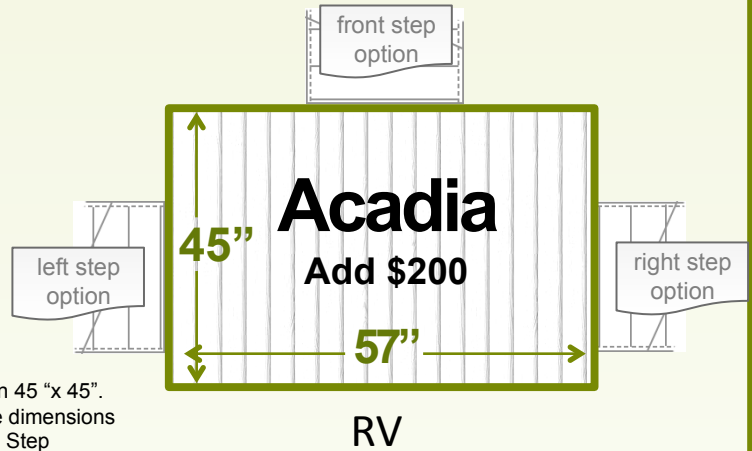

STANDARD SINGLE DECK SIZES

Call **972-722-2098**

***Base Price:**
 24 Series: **\$1899**
 32 Series: **\$1949**
 40 Series: **\$1999**

Our base model deck size is the Kingston 45 "x 45". Standard larger sizes are available in the dimensions shown for the associated upgrade price. Step orientation does not affect the price. We can also design and build custom sizes – Call for details.

STANDARD DOUBLE DECK SIZES

Call **972-722-2098**

***Base Price:**

24 Series:	\$3299
32 Series:	\$3399
40 Series:	\$3499

Our base model deck size is the Kingston 45 "x 45". Standard larger sizes are available in the dimensions shown for the associated upgrade price. Step orientation does not affect the price. We can also design and build custom sizes – Call for details.

STANDARD DECK PRICE CHART

Deck Style	Deck Size (L x W)	24 Series 3 Steps	32 Series 4 Steps	40 Series 5 Steps
Kingston	45" x 45"	\$1899	\$1949	\$1999
Acadia	57" x 45"	\$2099	\$2149	\$2199
Sequoia	57" x 57"	\$2299	\$2349	\$2399
Denali	45" x 89"	\$3299	\$3399	\$3499
Shenandoah	57" x 89"	\$3699	\$3799	\$3899
Grand Escalante	57" x 113"	\$4099	\$4199	\$4299
Additional Steps	N/A	\$350	\$400	\$450

Our base model deck size is the Kingston 45 "x 45". Step orientation does not affect the price. You can optionally add an additional set of steps to any deck. We can also design and build custom sizes and configurations – Call for details.