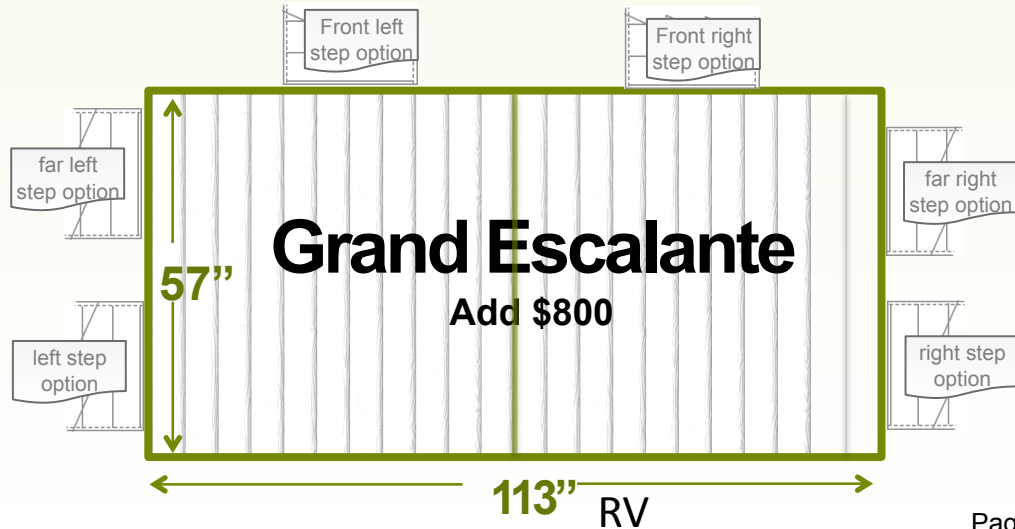

RV

Our base model deck size is the Kingston 45 "x 45". Standard larger sizes are available in the dimensions shown for the associated upgrade price. Step orientation does not affect the price. We can also design and build custom sizes – Call for details.

Sequoia
Add \$400

57" x 57"

RV

Acadia
57" Long
Add \$200

57" x 45"

RV

STANDARD DOUBLE DECK SIZES

Call **972-722-2098**

***Base Price:**

24 Series:	\$3699
32 Series:	\$3799
40 Series:	\$3899

Our base model deck size is the Kingston 45 "x 45". Standard larger sizes are available in the dimensions shown for the associated upgrade price. Step orientation does not affect the price. We can also design and build custom sizes – Call for details.

STANDARD DECK PRICE CHART

Deck Style	Deck Size (L x W)	24 Series 3 Steps	32 Series 4 Steps	40 Series 5 Steps
Kingston	45" x 45"	\$2099	\$2149	\$2199
Acadia	57" x 45"	\$2299	\$2349	\$2399
Sequoia	57" x 57"	\$2499	\$2549	\$2599
Denali	45" x 89"	\$3699	\$3799	\$3899
Shenandoah	57" x 89"	\$4099	\$4199	\$4299
Grand Escalante	57" x 113"	\$4499	\$4599	\$4699
Additional Steps	N/A	\$400	\$450	\$500