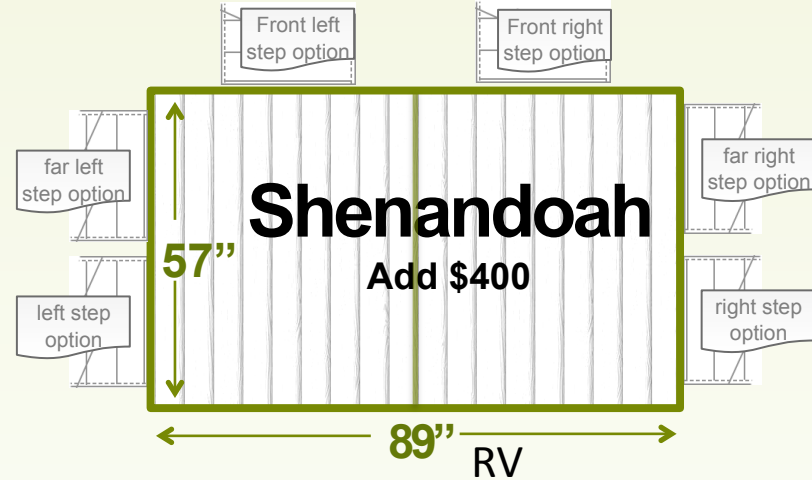

RV

Our base model deck size is the Kingston 45 "x 45". Standard larger sizes are available in the dimensions shown for the associated upgrade price. Step orientation does not affect the price. We can also design and build custom sizes – Call for details.

Sequoia
Add \$400

57" x 57"

RV

Acadia
57" Long
Add \$200

57" x 45"

RV

STANDARD DOUBLE DECK SIZES

Call **972-722-2098**

***Base Price:**

24 Series:	\$3699
32 Series:	\$3799
40 Series:	\$3899

Our base model deck size is the Kingston 45 "x 45". Standard larger sizes are available in the dimensions shown for the associated upgrade price. Step orientation does not affect the price. We can also design and build custom sizes – Call for details.

STANDARD DECK PRICE CHART

Deck Style	Deck Size (L x W)	24 Series 3 Steps	32 Series 4 Steps	40 Series 5 Steps
Kingston	45" x 45"	\$2099	\$2149	\$2199
Acadia	57" x 45"	\$2299	\$2349	\$2399
Sequoia	57" x 57"	\$2499	\$2549	\$2599
Denali	45" x 89"	\$3699	\$3799	\$3899
Shenandoah	57" x 89"	\$4099	\$4199	\$4299
Grand Escalante	57" x 113"	\$4499	\$4599	\$4699
Additional Steps	N/A	\$400	\$450	\$500