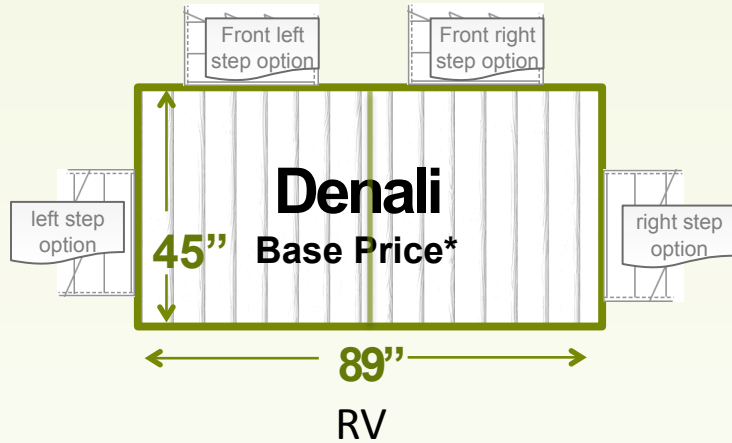

RV

Our base model deck size is the Kingston 45 "x 45". Standard larger sizes are available in the dimensions shown for the associated upgrade price. Step orientation does not affect the price. We can also design and build custom sizes – Call for details.

Sequoia
Add \$400

57" x 57"

RV

Acadia
57" Long
Add \$200

57" x 45"

RV

STANDARD DOUBLE DECK SIZES

Call **972-722-2098**

***Base Price:**

24 Series:	\$3699
32 Series:	\$3799
40 Series:	\$3899

Our base model deck size is the Kingston 45 "x 45". Standard larger sizes are available in the dimensions shown for the associated upgrade price. Step orientation does not affect the price. We can also design and build custom sizes – Call for details.

STANDARD DECK PRICE CHART

Deck Style	Deck Size (L x W)	24 Series 3 Steps	32 Series 4 Steps	40 Series 5 Steps
Kingston	45" x 45"	\$2099	\$2149	\$2199
Acadia	57" x 45"	\$2299	\$2349	\$2399
Sequoia	57" x 57"	\$2499	\$2549	\$2599
Denali	45" x 89"	\$3699	\$3799	\$3899
Shenandoah	57" x 89"	\$4099	\$4199	\$4299
Grand Escalante	57" x 113"	\$4499	\$4599	\$4699
Additional Steps	N/A	\$400	\$450	\$500